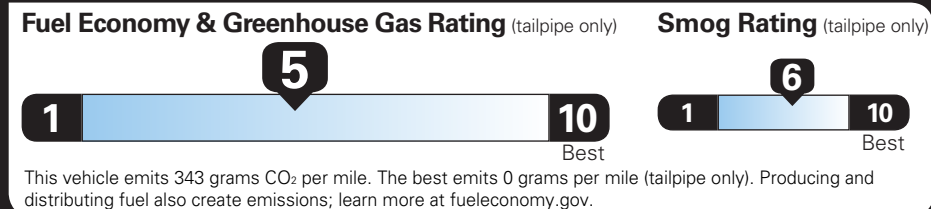

EPA DOT Fuel Economy and Environment

Gasoline Vehicle

Fuel Economy
26 MPG
combined city/hwy
23 MPG
city
32 MPG
highway
3.8 gallons per 100 miles

Compact cars range from 14 to 113 MPG. The best vehicle rates 141 MPGe.

You spend $2,000 more in fuel costs over 5 years compared to the average new vehicle. G O R

Annual fuel cost $1,900